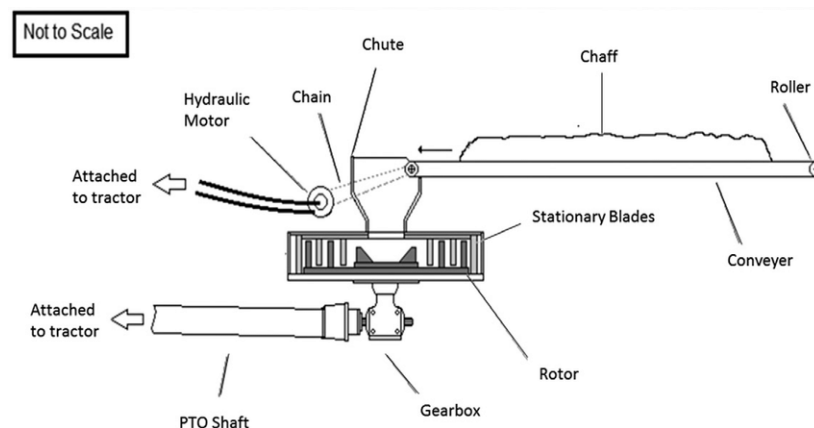

Signage on the day will provide directions from Sherwyn Rd to the paddock.

Image source: Lazaro, L, Walsh M, Norsworthy J, Bagavathiannan, M, 2017, Efficacy of the Integrated Harrington Seed Destructor on Weeds of Soybean and Rice Production Systems in the Southern United States, *Crop Science*, Vol 57, September – October 2017.

- **See the iHSD in action**
- **Learn about *Harvest Weed Control for the Southern Region* project (GRDC SFS 00032)**

The Integrated Harrington Seed Destructor (iHSD) is a mill fitted to a combine harvester to process the chaff fraction of harvest waste. The mechanical action of the mills destroy the weed seeds.